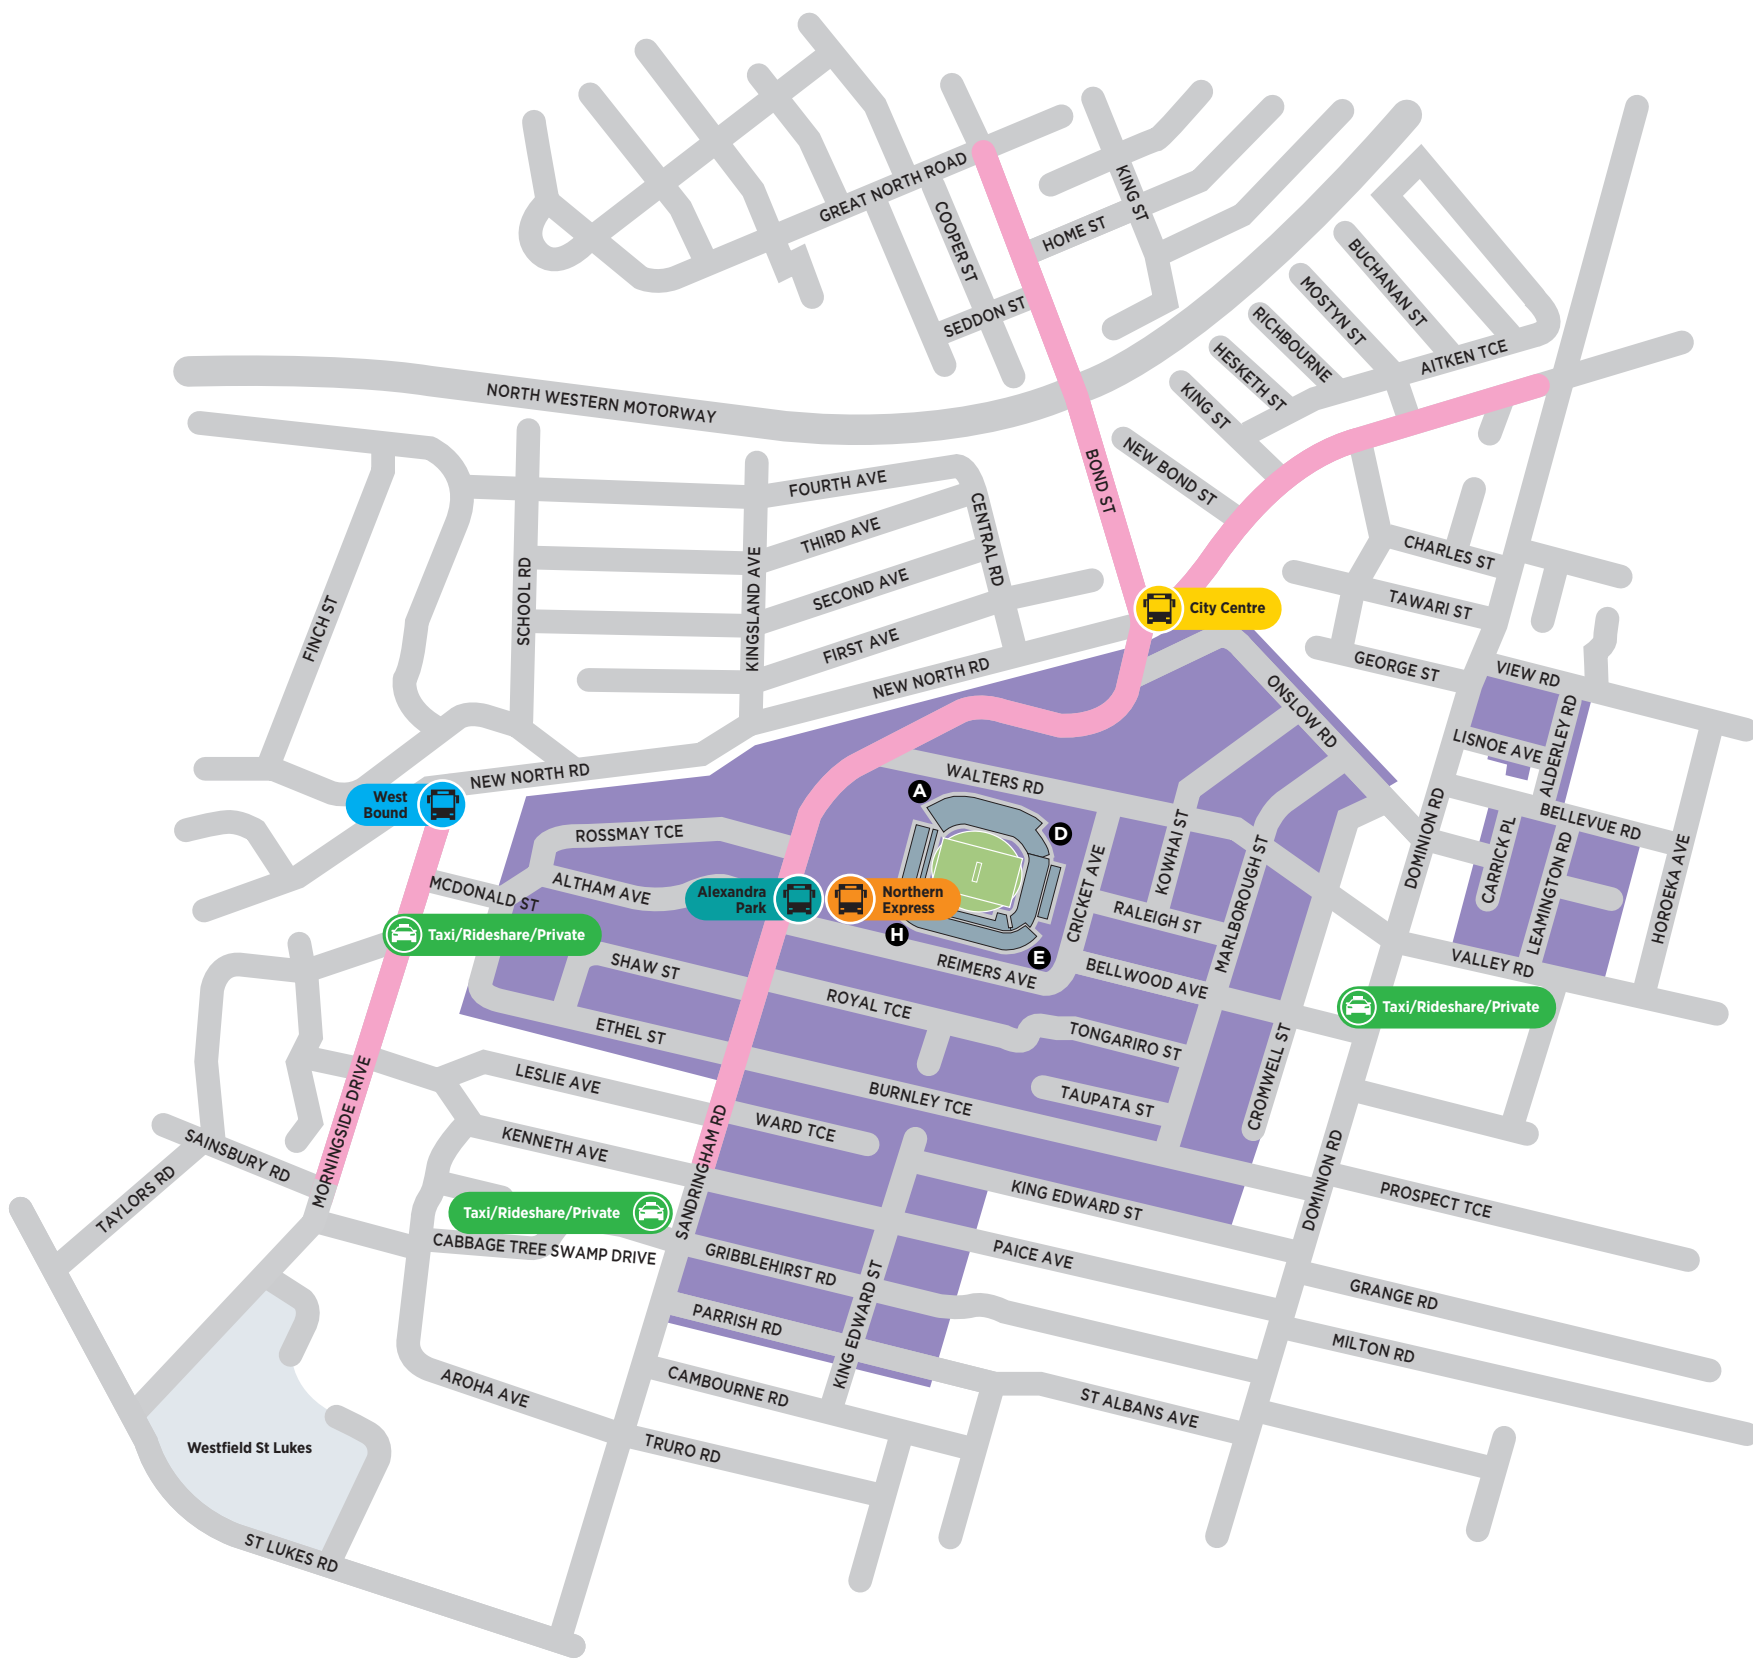

# KNOW WHERE TO GO

## LUKE COMBS AT EDEN PARK 17 & 18 JANUARY

### GETTING TO & FROM EDEN PARK AFTER THE CONCERT

**KEY**

Residents only parking, no vehicle access and no on-street parking	Buses returning to North Shore
Roads closed after the concert	Westbound rail replacement buses
Special event buses leaving to return to Alexandra Park 'Park & Ride'	Drop off and pick up for taxis, rideshares and private vehicles
Special event buses leaving to the City Centre	