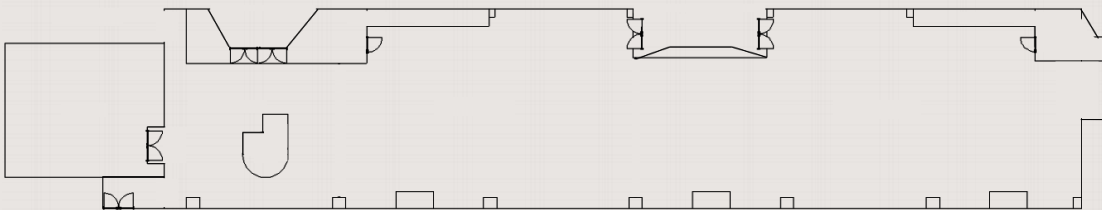

NEW ZEALAND'S NATIONAL STADIUM

COCKTAIL

600 guests

CEILING HEIGHTS

From
1,950 - 3,000 mm