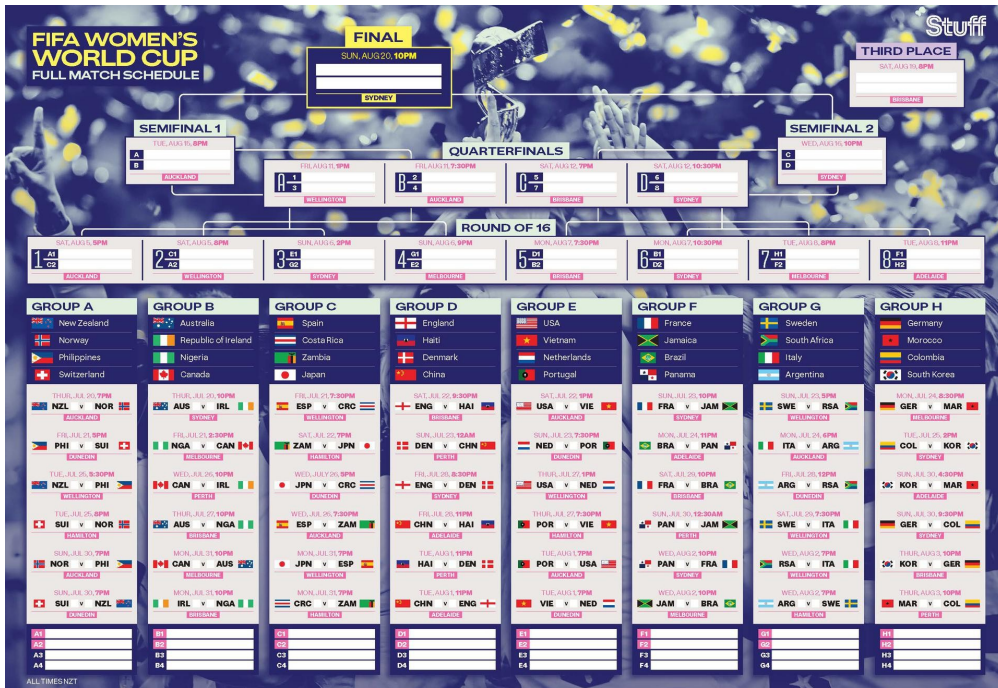

FIFA Women's World Cup 2023™ at Eden Park

Want to know which FIFA Women's World Cup 2023™ games we're hosting here at Eden Park?

[Download our printable match schedule!](#)

[And print your wall planner here!](#)

What's On at Eden Park

There are still plenty of events to come at Eden Park - and we would love for you to join us.

Coming up we have:

- [FIFA Women's World Cup](#) - Thursday 20 July to Tuesday 15 August
- [Auckland Rugby Bunnings NPC season](#) - starting Saturday 26 August - tickets on sale soon
- [Art in the Park](#) - Thursday 7 to Sunday 10 September
- [Freestyle Kings](#) - Saturday 18 November
- [BLACKCAPS v Pakistan T20](#) - Friday 12 January 2024 - tickets on sale 1 November
- [BLACKCAPS v Australia T20](#) - Friday 23 February 2024 and Sunday 25 February 2025 - tickets on sale 1 November
- [P!NK](#) - Friday 8 and Saturday 9 March 2024

Grab your tickets from the links above.