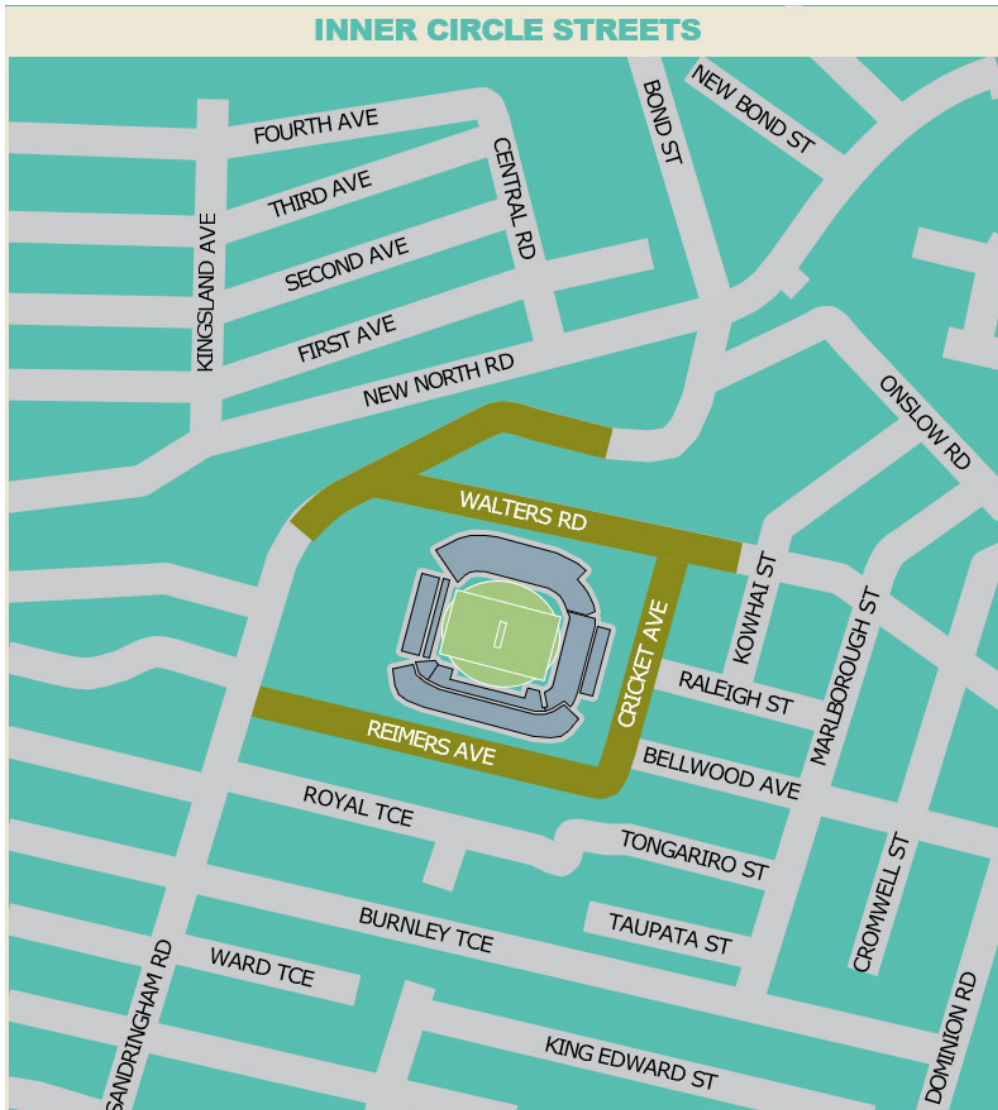

One thing is certain - we're in for an epic tournament!

There are plenty more games to come and we would love for you to be part of the action.

Traffic Management Plans - FWWC2023™

Last week, a letter and fridge magnet was sent to all residents in the Traffic Management Plan (TMP) zone.

The magnet lists the dates and game times of all the matches and the QR code at the bottom right links to the up-to-date traffic management plan for the upcoming matches.

If you didn't receive a magnet, you can visit the [website](#) directly to view the most recent TMPs: <https://edenpark.co.nz/fifatmp/>

If you live in the highlighted area above, you'll need to get a Local Area Pass (LAP) - a swing tag that can be displayed on your rearview mirror to facilitate easy, seamless entry through physical barriers that will be in place due to the increased security measures required for this global event.