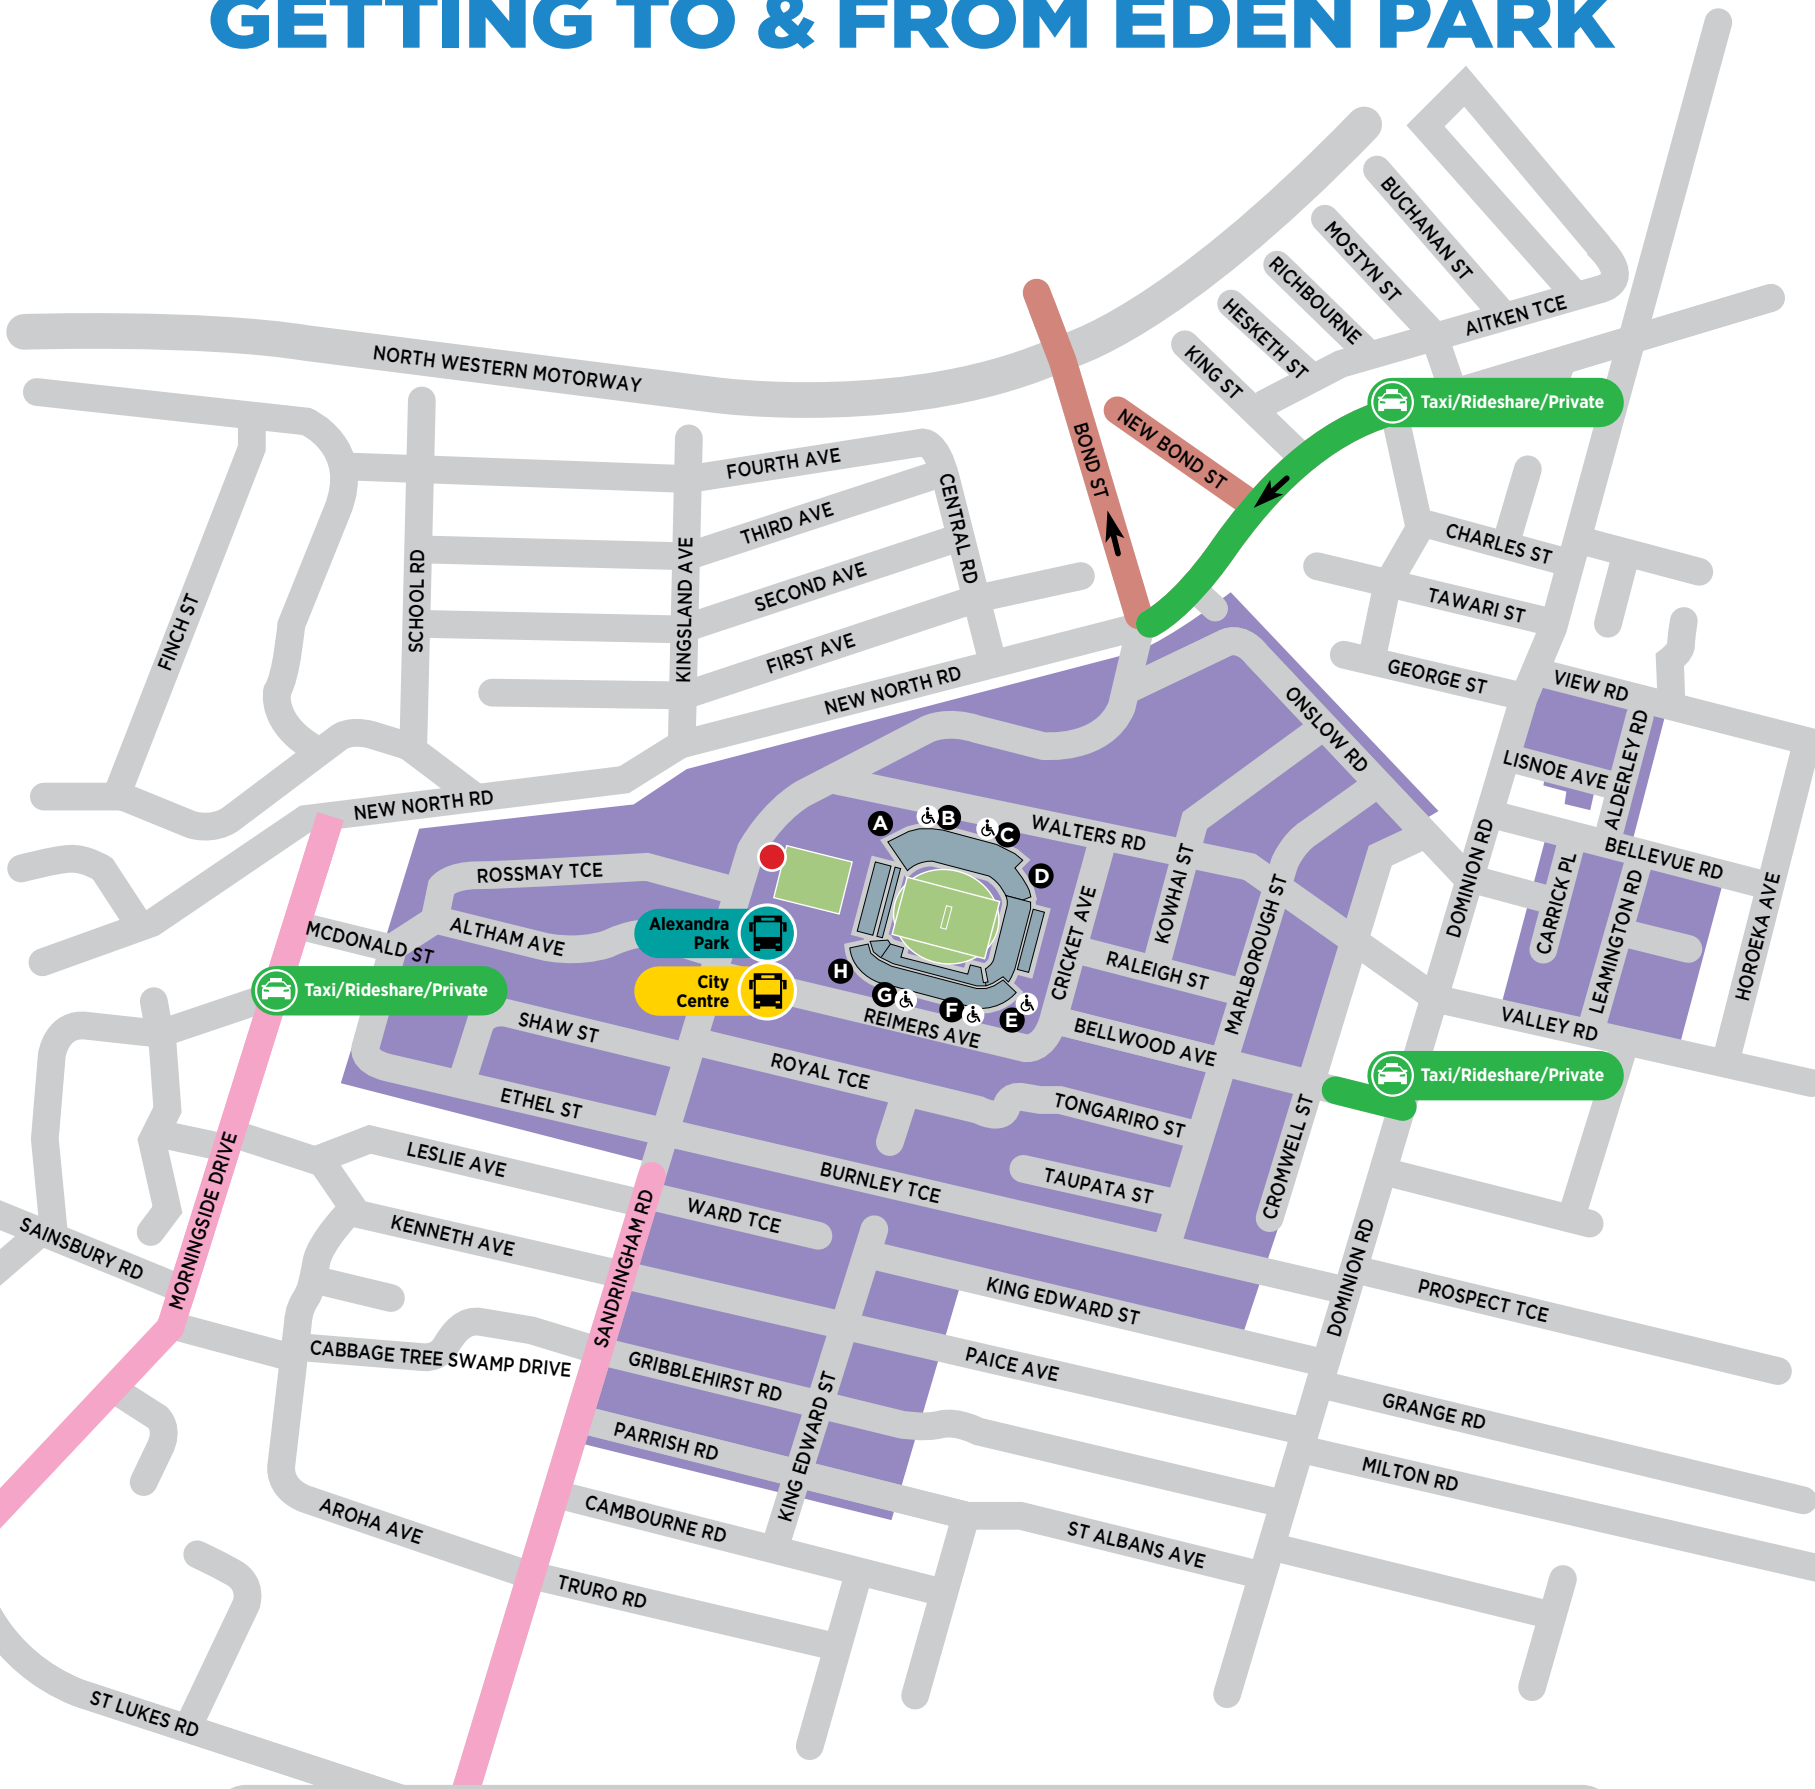

KNOW WHERE TO GO

ED SHEERAN EDEN PARK 10 & 11 FEBRUARY

GETTING TO & FROM EDEN PARK

KEY

- Residents only parking, no vehicle access
- Roads closed after the concert
- Managed Access
- Special event buses leaving to return to Alexandra Park 'Park & Ride'
- Special event buses leaving to the City Centre
- Drop off and pick up for taxis, rideshares and private vehicles
- Field ticket holder access