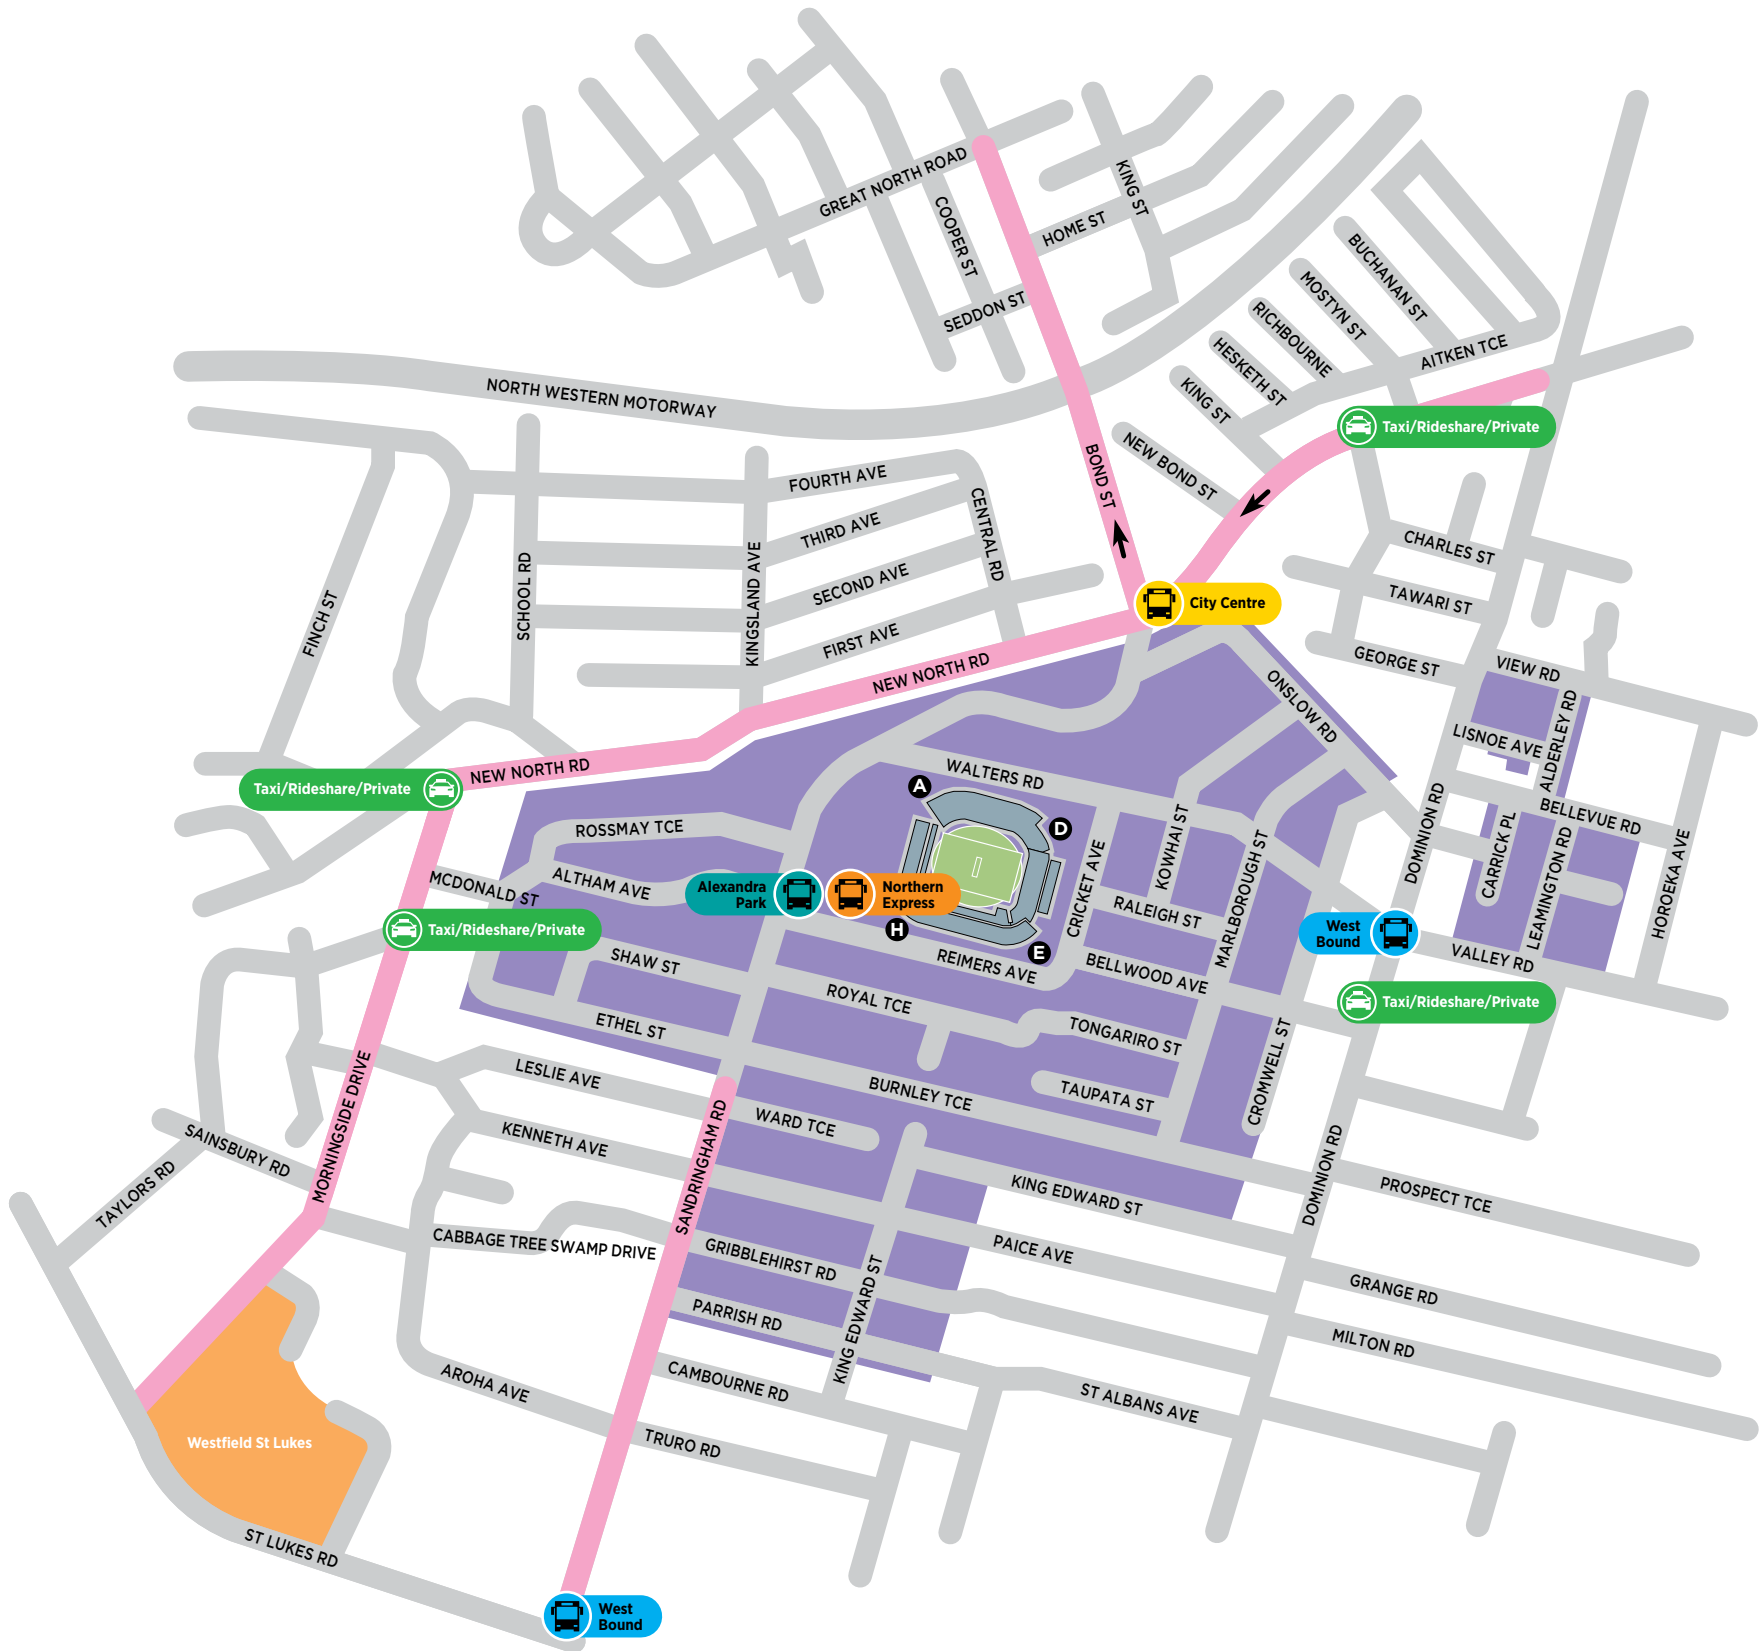

KNOW WHERE TO GO

BILLY JOEL AT EDEN PARK 3 DECEMBER

LEAVING EDEN PARK AFTER THE CONCERT

KEY

- Residents only parking, no vehicle access
- Roads closed after the concert
- Special event buses leaving to return to Alexandra Park 'Park & Ride'
- Special event buses leaving to the City Centre
- Buses returning to North Shore
- Westbound rail replacement buses
- Drop off and pick up for taxis, rideshares and private vehicles