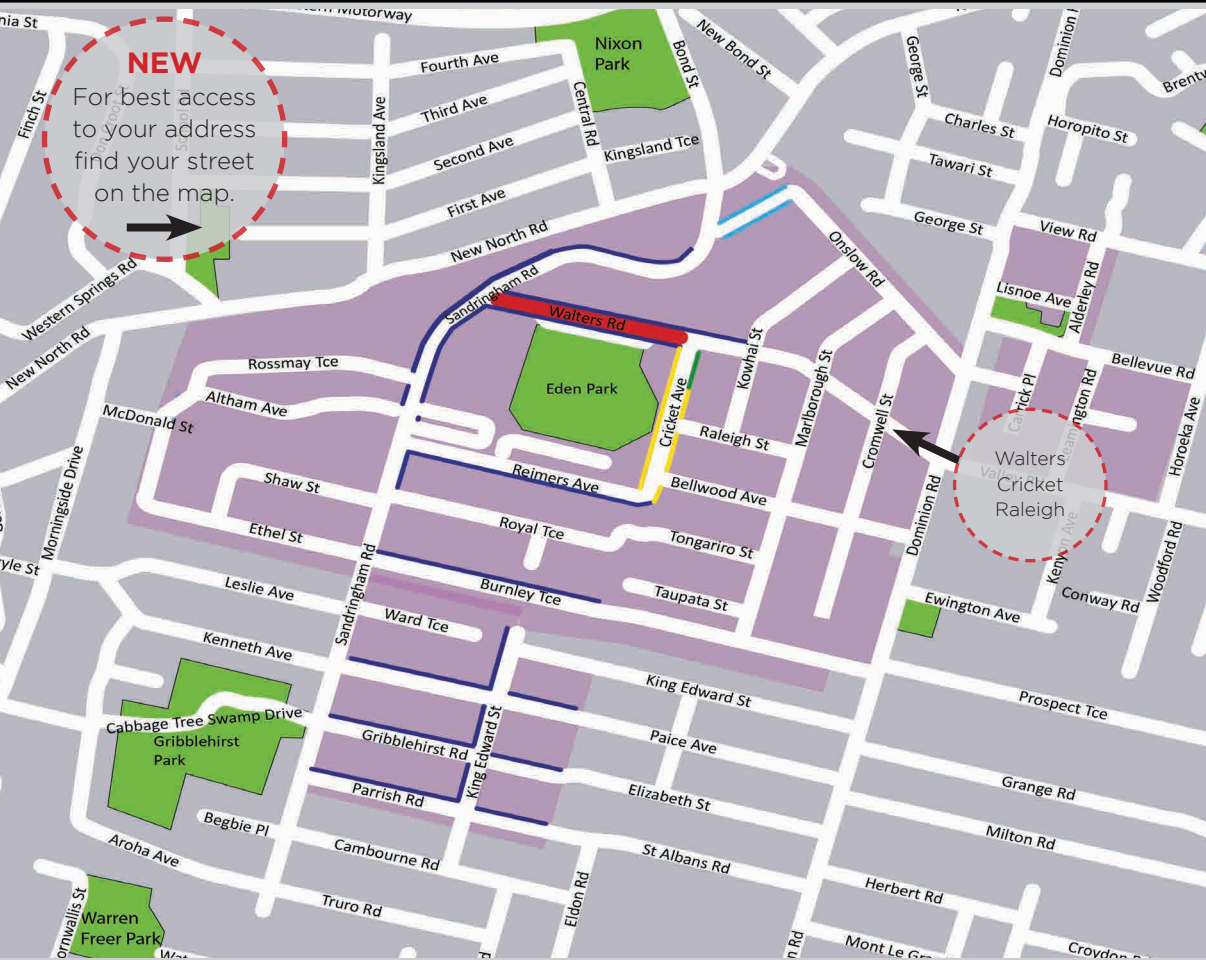

SUNDAY 30 MAY 2021

A-LEAGUE: WELLINGTON PHOENIX V PERTH GLORY

GATES OPEN: 2.00PM | KICK OFF: 3.35PM

EDEN PARK
NEW ZEALAND'S NATIONAL STADIUM

EVENT MAP

Parking restrictions from 1.30pm

- ### KEY
- Road closure (1.30pm - 6.00pm)
 - Managed Access (1.30pm - 6.00pm)
 - No Parking (1.30pm - 6.00pm)
 - Mobility Parking (1.30pm - 6.00pm)
 - Authorised Parking (1.30pm - 6.00pm)
 - Suggested Access For Residents (1.30pm - 6.00pm)
 - Resident only Parking Scheme - shaded area (1.30pm - 6.00pm)

*Please note, for public safety, changes may have to be implemented on event day without notice

AUCKLAND TRANSPORT PARKING RESTRICTIONS

Some areas around the stadium, including areas within the parking scheme, are reserved for traffic management purposes. These areas are marked on the map and will be clearly signposted on Event Day. The parking restrictions will be enforced with **tow trucks operating from 1.30pm**. Parking is available in any of the surrounding streets not in use by the Traffic Management Plan (TMP).

For more information about the above parking restrictions, please call Auckland Transport on (09) 355 3553.

NEXT EVENT: SATURDAY 12 JUNE 2021

Trans-Tasman Super Rugby | Blues v Force
Gates open: 5.30pm
Kick off: 7.05pm